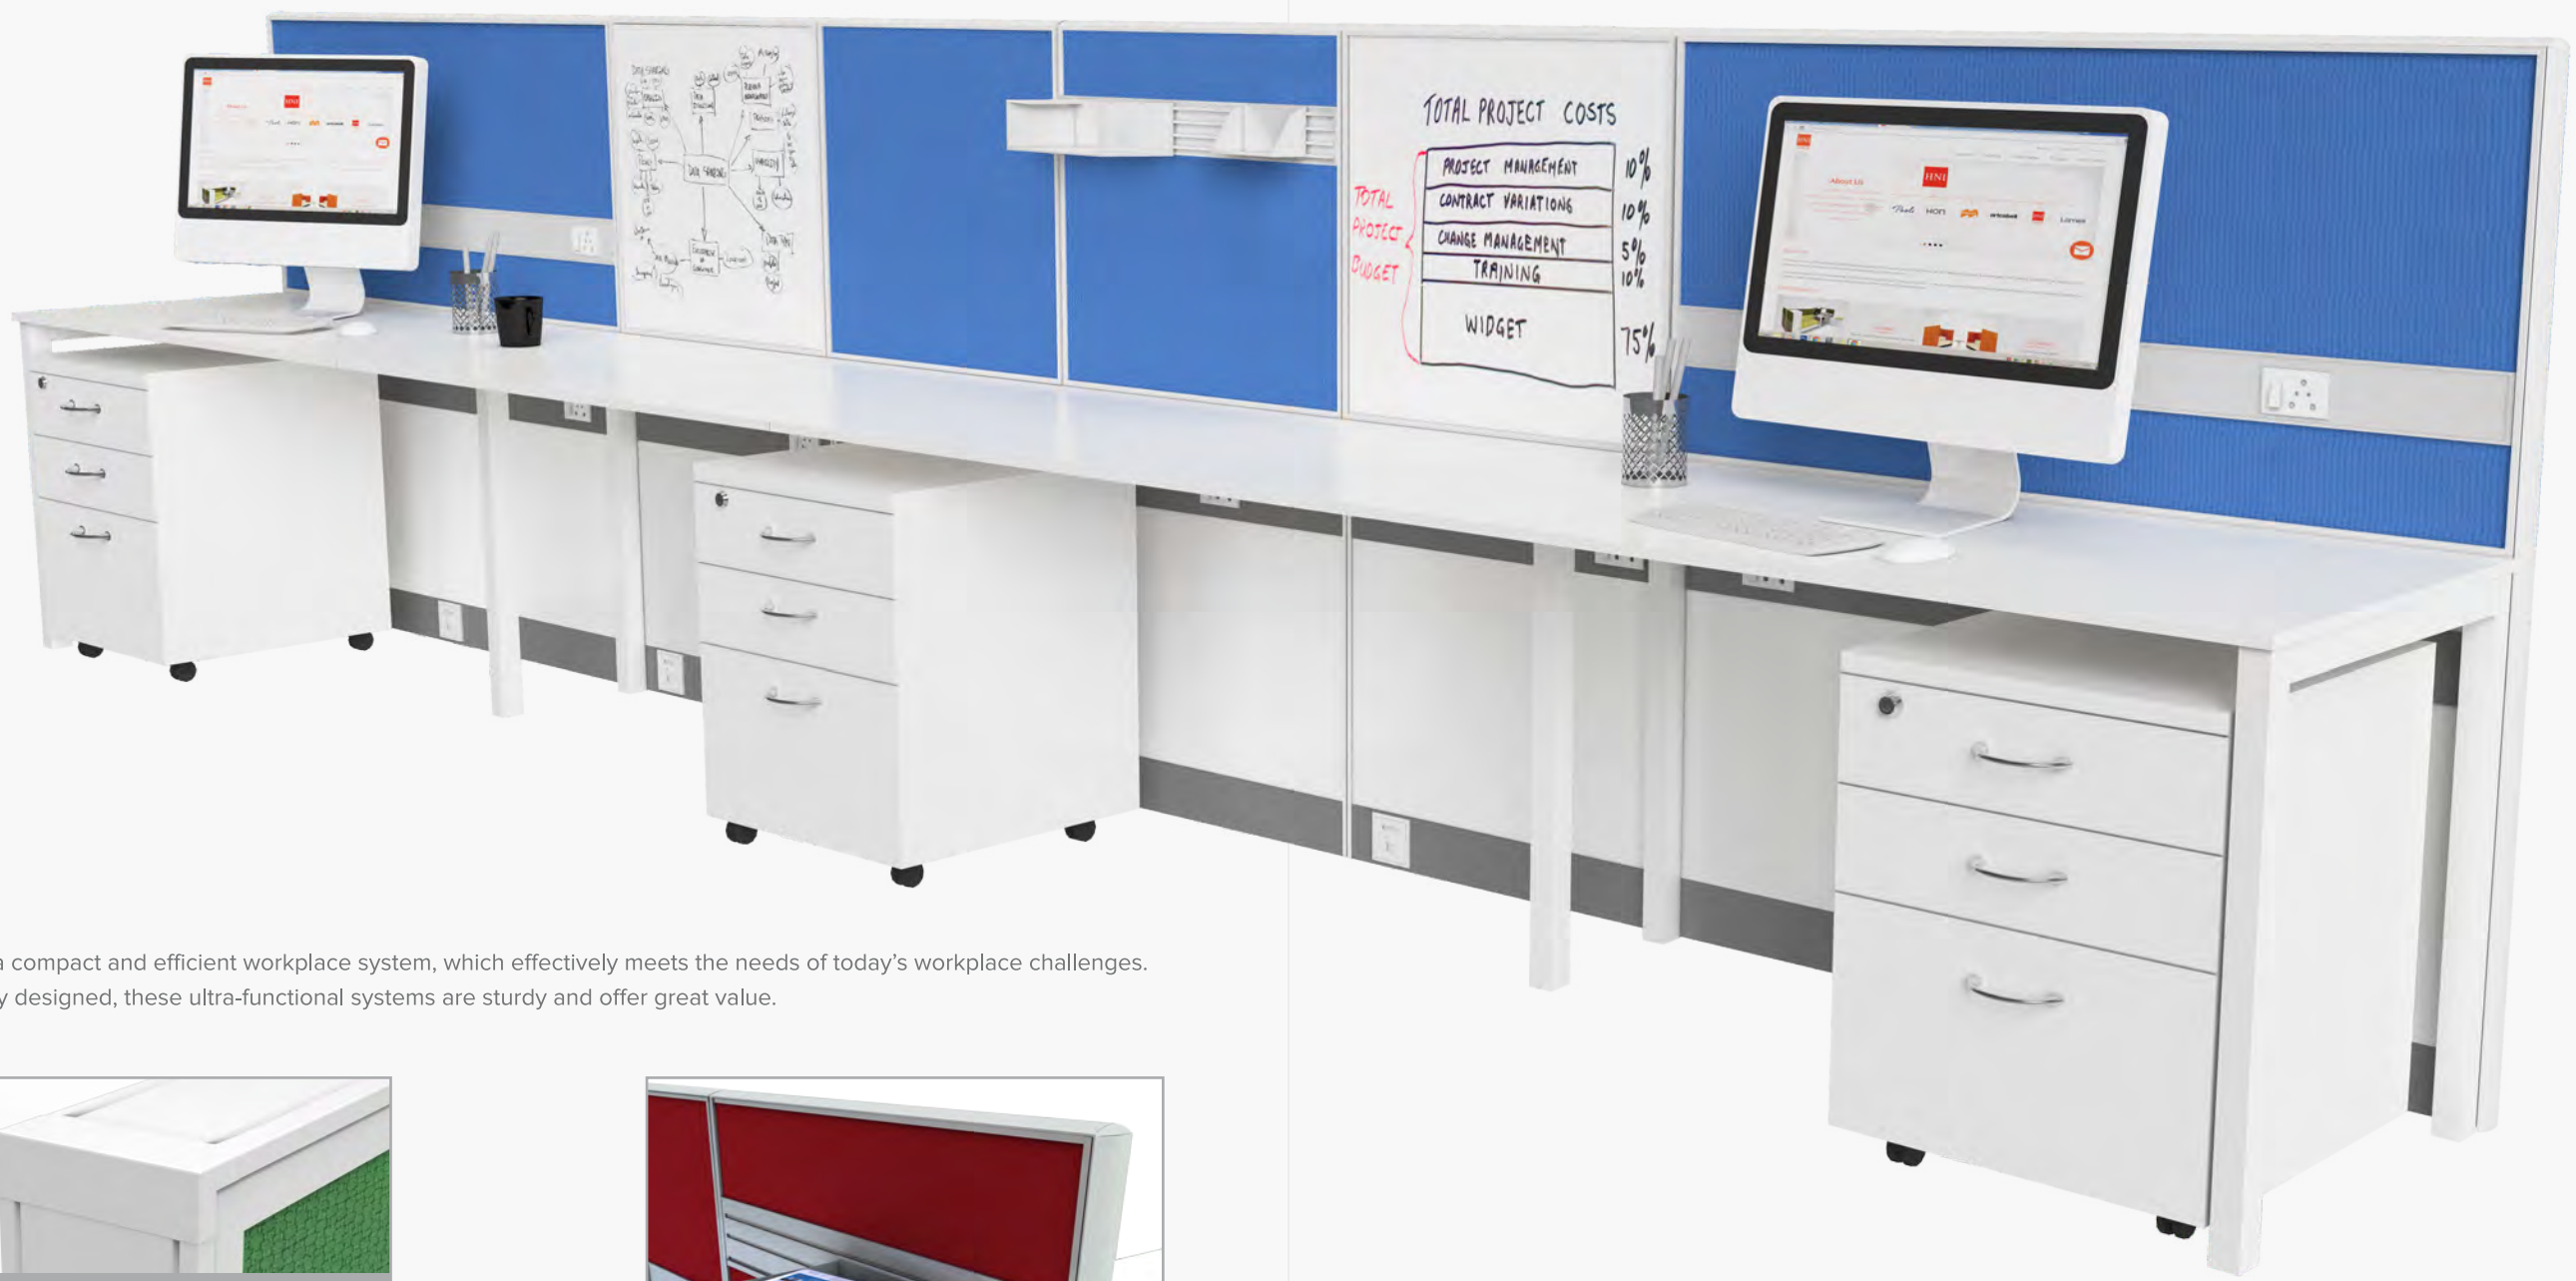

CONNECT

Connect is a compact and efficient workplace system, which effectively meets the needs of today's workplace challenges. Aesthetically designed, these ultra-functional systems are sturdy and offer great value.

Global manufacturing capabilities and experience ensure a flawless fit-finish always.

Convenient accessory rails are user friendly help organize space according to individual work styles.

Slide-In tile allows for quick installation and free routing of cables across the system.

Power/data sockets can be located at three convenient heights, allowing easy access and usability.

Flexible and thoughtfully designed, these systems are easy to configure and install. Durable yet smart aluminium frame provides superior stability and alignment. The tile panels are framed on all four sides lend privacy and smart look.