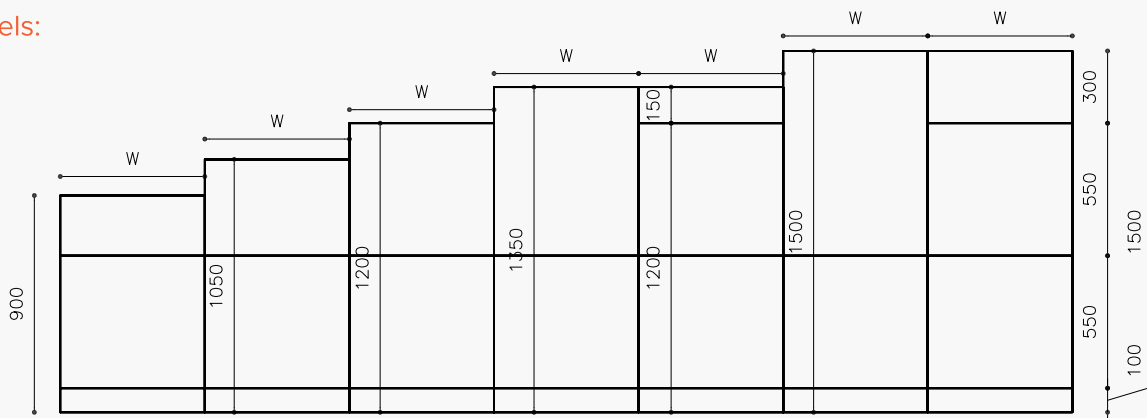

Power/data sockets can be located at three convenient heights, allowing easy access and usability.

Flexible and thoughtfully designed, these systems are easy to configure and install. Durable yet smart aluminium frame provides superior stability and alignment. The tile panels are framed on all four sides lend privacy and smart look.

Dimensions:

Panels:

Screens:

Legs:

Bengaluru : +91 7259021282 | Chennai : +91 9840900322 | Gurugram : +91 8800392662 | Hyderabad : +91 8978211933

Kolkata : +91 8584039470 | Mumbai : +91 8600039632 | Pune : +91 8600039646