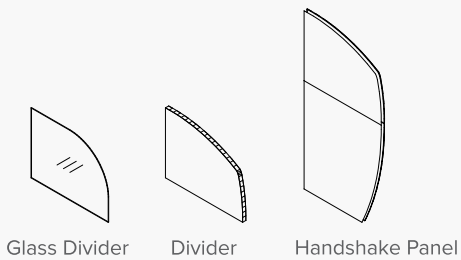

Screens:

Legs:

Bengaluru : +91 7259021282 | Chennai : +91 9840900322 | Gurugram : +91 8800392662 | Hyderabad : +91 8978211933

Kolkata : +91 8584039470 | Mumbai : +91 8600039632 | Pune : +91 8600039646

E-mail us at : response@hni-india.com | Find us at : www.hni-india.com

Corporate Office : HNI Office India Limited, 406, Windfall, C-wing, Sahar Plaza, Andheri (E), Mumbai - 400 059, India.

Disclaimer :

Natural Variation in colour and structure of raw material for fabrics / paints / laminates, makes it impossible to guarantee that the final shades will match perfectly in every case. Minor discrepancies in the colour of the goods supplied, subsequent or supplementary items cannot therefore be recorded as justification for any claim to replacement. Batch to batch variations in shade / colour matching may occur within commercial tolerances. Since different classes of paints are required for MDF and metal items, perfect shade matching cannot be guaranteed. We would however endeavour to attain as close a match as possible. All materials are subject to availability. All contents of this brochure are the copyright of HNI India and any duplication and or reproduction in any form without prior permission is strictly prohibited.