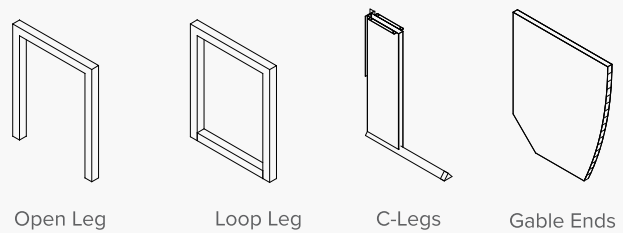

Power/data sockets can be located at three convenient heights, allowing easy access and usability.

Flexible and thoughtfully designed, these systems are easy to configure and install. Durable yet smart aluminium frame provides superior stability and alignment. The tile panels are framed on all four sides lend privacy and smart look.

Dimensions:

Panels:

Screens:

Legs:

Bengaluru : +91 7259021282 | Chennai : +91 9840900322 | Gurugram : +91 8800392662 | Hyderabad : +91 8978211933

Kolkata : +91 8584039470 | Mumbai : +91 8600039632 | Pune : +91 8600039646