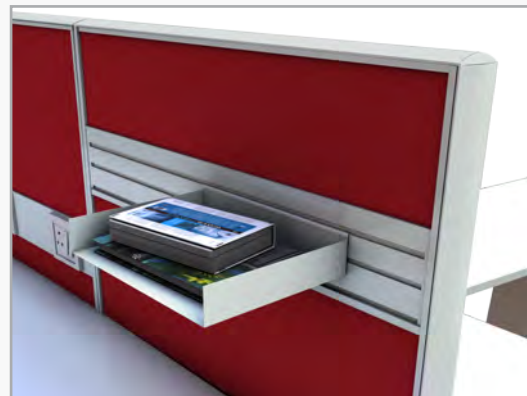

CONNECT

Connect is a compact and efficient workplace system, which effectively meets the needs of today's workplace challenges. Aesthetically designed, these ultra-functional systems are sturdy and offer great value.

Global manufacturing capabilities and experience ensure a flawless fit-finish always.

Convenient accessory rails are user friendly help organize space according to individual work styles.

Slide-In tile allows for quick installation and free routing of cables across the system.

Power/data sockets can be located at three convenient heights, allowing easy access and usability.

Flexible and thoughtfully designed, these systems are easy to configure and install. Durable yet smart aluminium frame provides superior stability and alignment. The tile panels are framed on all four sides lend privacy and smart look.