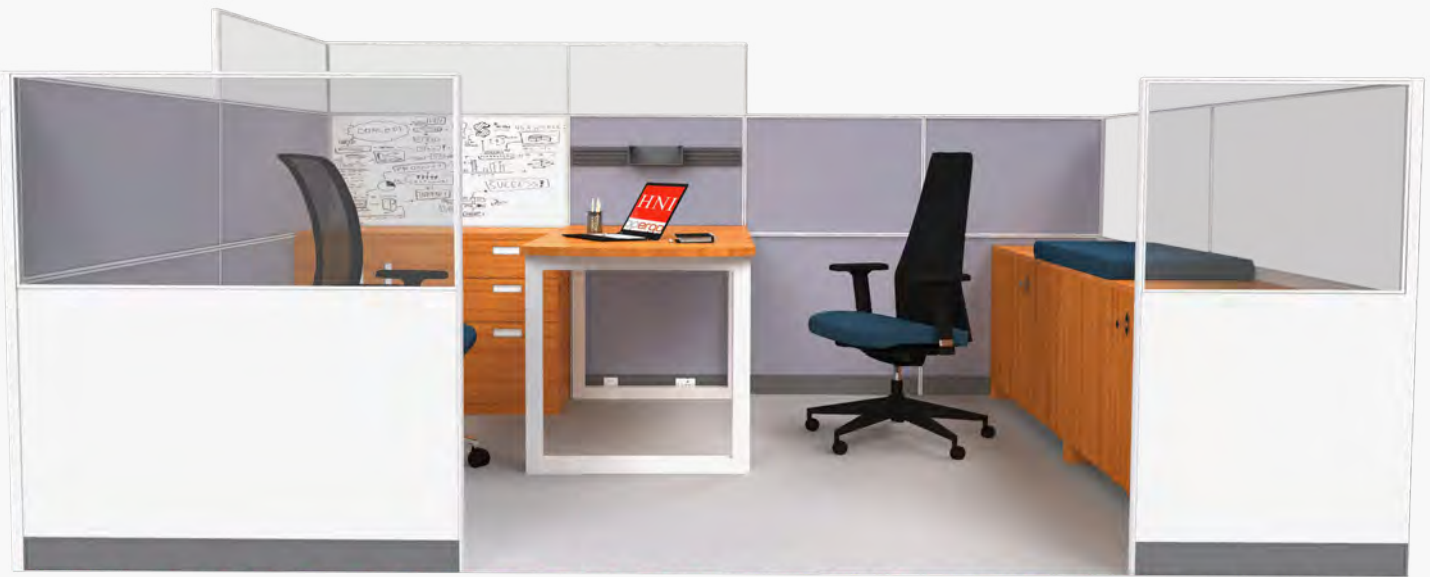

CONNECT

Connect is a compact and efficient workplace system, which effectively meets the needs of today's workplace challenges. Aesthetically designed, these ultra-functional systems are sturdy and offer great value.

Global manufacturing capabilities and experience ensure a flawless fit-finish always.

Convenient accessory rails are user friendly help organize space according to individual work styles.

Slide-In tile allows for quick installation and free routing of cables across the system.

Power/data sockets can be located at three convenient heights, allowing easy access and usability.

Flexible and thoughtfully designed, these systems are easy to configure and install. Durable yet smart aluminium frame provides superior stability and alignment. The tile panels are framed on all four sides lend privacy and smart look.